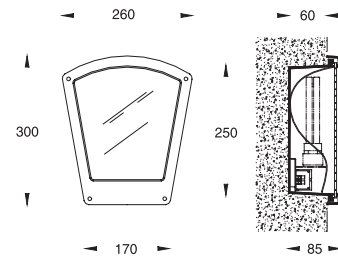

Wall recessed luminaires

IP 55 Dustproof and Jetproof conforming to DIN, VDE, IEC.
Class I.

This surface mounted unit is a unique fixture designed to feature energy efficient lamps for functional direct illumination. It provides even light distribution over optical tempered texture glass lens and eliminates glare to an acceptable level which enables designers to create visual continuity and wall grazing lighting effects. This unit is suitable for walls, corridors, stairwells, etc.

- Dustproof and jetproof
- Corrosion resistant die cast aluminium body and faceplate
- Frosted glass lens or white opal acrylic diffuser on request
- Stainless steel screws
- Silicone rubber gasket
- Integral control gear
- Open with tools only
- Two M 20x1.5 cable entries diameter 7.5 - 13.5 mm.
- Ultraviolet stabilized polyester powder coat finish in Black RAL 9005
- Other colours available upon consultation