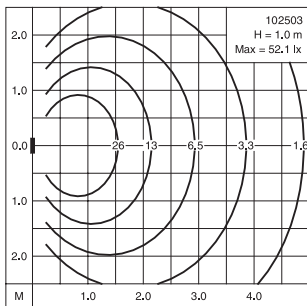

Wall recessed luminaires

IP 55 Dustproof and Jetproof conforming to DIN, VDE, IEC.
Class I.

This surface mounted unit is a unique fixture designed to feature energy efficient lamps for functional direct illumination. It provides even light distribution over optical tempered texture glass lens and eliminates glare to an acceptable level which enables designers to create visual continuity and wall grazing lighting effects. This unit is suitable for walls, corridors, stairwells, etc.

- Dustproof and jetproof
- Corrosion resistant die cast aluminium body and faceplate
- Frosted glass lens or white opal acrylic diffuser on request
- Stainless steel screws
- Silicone rubber gasket
- Integral control gear
- Open with tools only
- Two M 20x1.5 cable entries diameter 7.5 - 13.5 mm.
- Ultraviolet stabilized polyester powder coat finish in Black RAL 9005
- Other colours available upon consultation