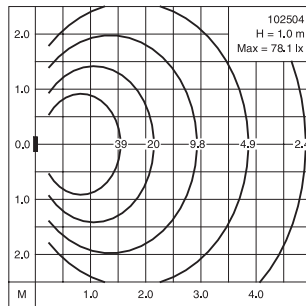

- Dustproof and jetproof
- Corrosion resistant die cast aluminium body and faceplate
- Frosted glass lens or white opal acrylic diffuser on request
- Stainless steel screws
- Silicone rubber gasket
- Integral control gear
- Open with tools only
- Two M 20x1.5 cable entries diameter 7.5 - 13.5 mm.
- Ultraviolet stabilized polyester powder coat finish in Black RAL 9005
- Other colours available upon consultation