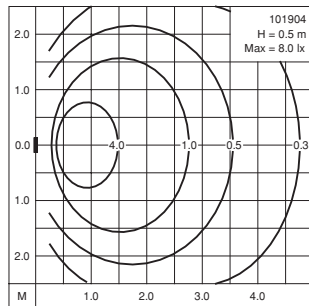

Lumen
101901	Incandescent	E14 : 40W	400
101902	Compact fluorescent	G23 : 5/7/9W	250/400/600
101903	Compact fluorescent	G24d-1 : 10/13W	600/900
101904	Compact fluorescent	G24d-2 : 18W	1200
101905	Compact fluorescent	G24d-3 : 26W	1800