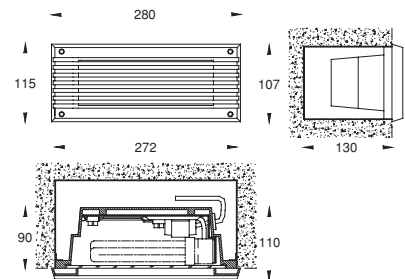

Lumen
101901	Incandescent	E14 : 40W	400
101902	Compact fluorescent	G23 : 5/7/9W	250/400/600
101903	Compact fluorescent	G24d-1 : 10/13W	600/900
101904	Compact fluorescent	G24d-2 : 18W	1200
101905	Compact fluorescent	G24d-3 : 26W	1800