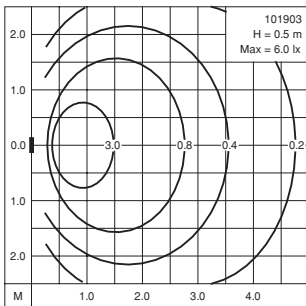

Lumen
101901	Incandescent	E14 : 40W	400
101902	Compact fluorescent	G23 : 5/7/9W	250/400/600
101903	Compact fluorescent	G24d-1 : 10/13W	600/900
101904	Compact fluorescent	G24d-2 : 18W	1200
101905	Compact fluorescent	G24d-3 : 26W	1800