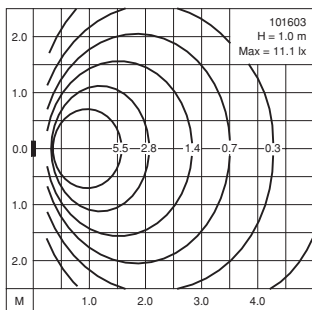

- Dusttight and Jetproof
- Corrosion resistant die cast aluminium body and faceplate
- UV stabilized and vandal resistant polycarbonate diffuser or safety glass lens on request
- Stainless steel screws
- Silicone rubber gasket
- Integral control gear
- Open with tools only
- M 20x1.5 cable entries diameter 7.5 - 13.5 mm.
- Ultraviolet stabilized polyester powder coat finish in Black RAL 9005
- Other colours available upon consultation
- Galvanized steel sheet or aluminium sheet blackout on request