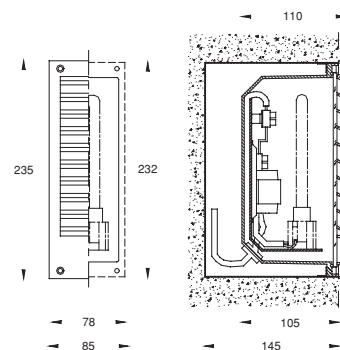

Wall recessed luminaires

IP 65 Dusttight and Jetproof conforming to DIN, VDE, IEC.
Class I.

This wall recessed unit is a member of our rectangular shape collection with compact appearance fully concealed light source, features use of energy efficient lamps for functional direct illumination. It provides maximum flexibility in designing lighting system which add beauty and security to residential, commercial or public projects where obtrusive lighting and environmental controls are concerned.

- Dusttight and Jetproof
- Corrosion resistant die cast aluminium body and faceplate
- UV stabilized and vandal resistant polycarbonate diffuser or safety glass lens on request
- Stainless steel screws
- Silicone rubber gasket
- Integral control gear
- Open with tools only
- M 20x1.5 cable entries diameter 7.5 - 13.5 mm.
- Ultraviolet stabilized polyester powder coat finish in Black RAL 9005
- Other colours available upon consultation
- Galvanized steel sheet or aluminium sheet blackout on request