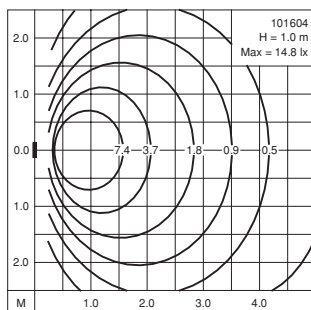

- Dusttight and Jetproof
- Corrosion resistant die cast aluminium body and faceplate
- UV stabilized and vandal resistant polycarbonate diffuser or safety glass lens on request
- Stainless steel screws
- Silicone rubber gasket
- Integral control gear
- Open with tools only
- M 20x1.5 cable entries diameter 7.5 - 13.5 mm.
- Ultraviolet stabilized polyester powder coat finish in Black RAL 9005
- Other colours available upon consultation
- Galvanized steel sheet or aluminium sheet blackout on request