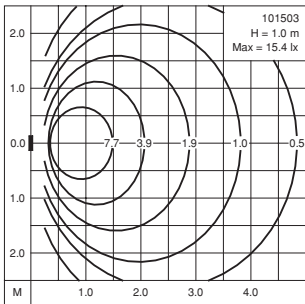

Lumen
101501	Incandescent	E14 : 40W	400
101502	Compact fluorescent	G23 : 5/7/9W	250/400/600
101503	Compact fluorescent	G24d-1 : 10/13W	600/900
101504	Compact fluorescent	G24d-2 : 18W	1200