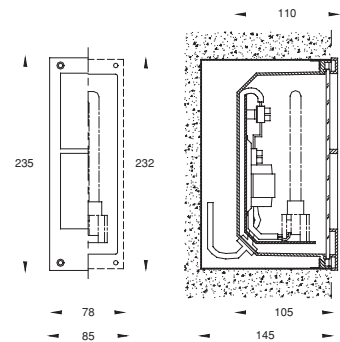

Lumen
101501	Incandescent	E14 : 40W	400
101502	Compact fluorescent	G23 : 5/7/9W	250/400/600
101503	Compact fluorescent	G24d-1 : 10/13W	600/900
101504	Compact fluorescent	G24d-2 : 18W	1200