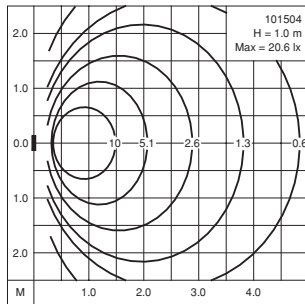

Lumen
101501	Incandescent	E14 : 40W	400
101502	Compact fluorescent	G23 : 5/7/9W	250/400/600
101503	Compact fluorescent	G24d-1 : 10/13W	600/900
101504	Compact fluorescent	G24d-2 : 18W	1200