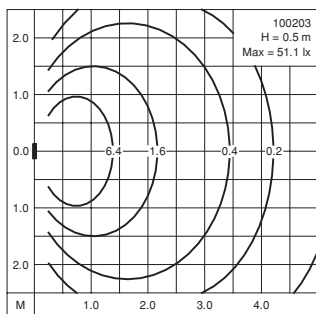

Lumen
100201	Incandescent	E14 : 40W	400
100202	Compact fluorescent	G23 : 5/7/9W	250/400/600
100203	Compact fluorescent	G24d-1 : 10/13W	600/900
100204	Compact fluorescent	G24d-2 : 18W	1200