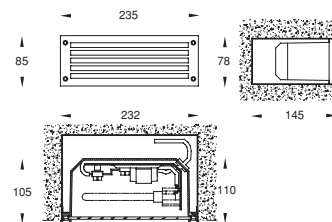

Lumen
100201	Incandescent	E14 : 40W	400
100202	Compact fluorescent	G23 : 5/7/9W	250/400/600
100203	Compact fluorescent	G24d-1 : 10/13W	600/900
100204	Compact fluorescent	G24d-2 : 18W	1200