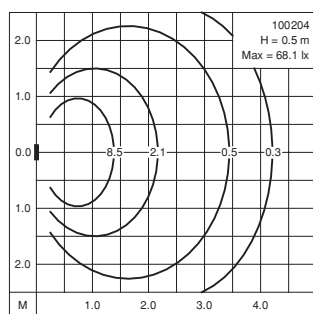

Lumen
100201	Incandescent	E14 : 40W	400
100202	Compact fluorescent	G23 : 5/7/9W	250/400/600
100203	Compact fluorescent	G24d-1 : 10/13W	600/900
100204	Compact fluorescent	G24d-2 : 18W	1200