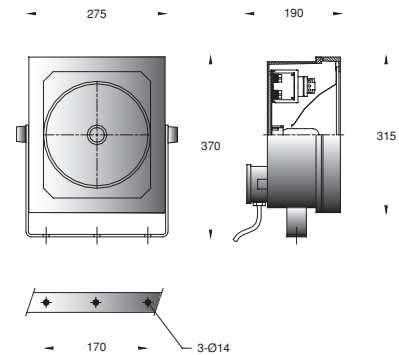

Lumen
300201	Metal halide	G12 : T-35W	3300
300202	Metal halide	G12 : T-70W	6600
300203	Metal halide	G12 : T-150W	14000