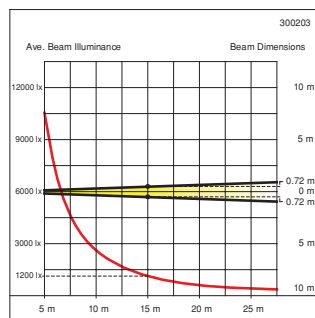

Lumen
300201	Metal halide	G12 : T-35W	3300
300202	Metal halide	G12 : T-70W	6600
300203	Metal halide	G12 : T-150W	14000