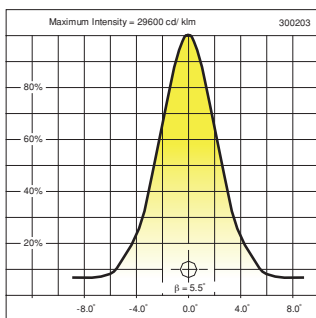

Lumen
300201	Metal halide	G12 : T-35W	3300
300202	Metal halide	G12 : T-70W	6600
300203	Metal halide	G12 : T-150W	14000