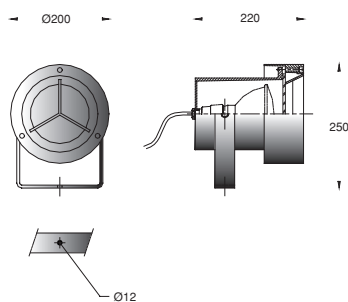

Floodlight

IP 55 Dustproof and Jetproof conforming to DIN, VDE, IEC.
Class I.

Corrosion resistant die cast aluminium alloy body and frame. Thermal shock resistant safety glass. Weatherproof and durable silicone rubber gasket. M20x1.5 cable entry diameter 7.5 to 13.5 mm.

Colour : Ultraviolet stabilized polyester powder coat finish in Black RAL 9005. Other colour are available upon consultation.

Accessories

Ground spike -----> See page 81

Spot

Flood

Spot 12°

Model	PAR 38	E27	Intensity (cd)
300001	PAR 38	E27 : 60W	3400
300002	PAR 38	E27 : 80W	5400
300003	PAR 38	E27 : 120W	9300